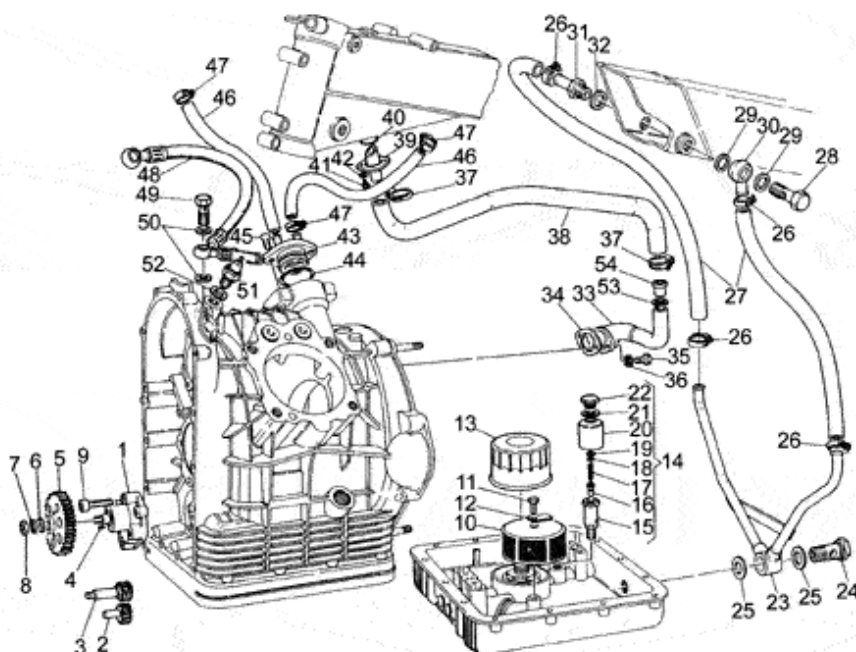

DAYTONA 1000 1992-1995	GU040	00	TAB N.	36
	OIL PUMP				

Pos.	Description	Year	I_M	Country	Version	Code	Q.ty	P.Cod.
1	Oil pump	-	-	-	-	GU30146401	1	
2	Oil pump gear	-	-	-	-	GU30148401	1	
3	Oil pump gear	-	-	-	-	GU30147801	1	
4	Transmission key	-	-	-	-	GU91701232	1	
5	Oil pump gear	-	-	-	-	GU30147701	1	
6	Washer	-	-	-	-	GU95000208	1	
7	Washer 8,4X13X0,8	-	-	-	-	GU14615901	1	
8	Nut	-	-	-	-	GU92602308	1	
9	Screw	-	-	-	-	GU98622435	4	
10	Oil filter	-	-	-	-	GU14152200	1	
11	Hex screw M6X16	-	-	-	-	GU98054316	1	
12	Plate	-	-	-	-	GU95187006	1	
13	Oil filter 61 mm	-	-	-	-	GU14153000	1	
14	Oil valve cpl.	-	-	-	-	GU30158201	1	
15	Valve body	-	-	-	-	GU30158701	1	
16	Piston	-	-	-	-	GU30150900	1	
17	Spring	-	-	-	-	GU94321079	1	
18	Washer 6,15x11x0,8	-	-	-	-	GU95004206	1	
19	Washer	-	-	-	-	GU30158900	1	
20	Cup	-	-	-	-	GU30158800	1	
21	Washer 18,25x24x1	-	-	-	-	GU18144350	1	
22	Plug	-	-	-	-	GU30159000	1	
23	Oil pipe	-	-	-	-	GU30154601	1	
24	Oil plug	-	-	-	-	GU30006601	1	
25	Gasket 20,1x28x2	-	-	-	-	GU95100709	2	
26	Hose clamp	-	-	-	-	GU12157900	2	
27	Fuel pipe	-	-	-	-	GU00823941110	1	
28	Bored screw	-	-	-	-	GU95990084	1	
29	Gasket	-	-	-	-	GU90118162	2	
30	Union	-	-	-	-	GU30156800	1	
31	Union	-	-	-	-	GU30158000	1	
32	Gasket	-	-	-	-	GU10154200	3	
33	Breather pipe	-	-	-	-	GU01007200	1	
34	Gasket	-	-	-	-	GU12007600	1