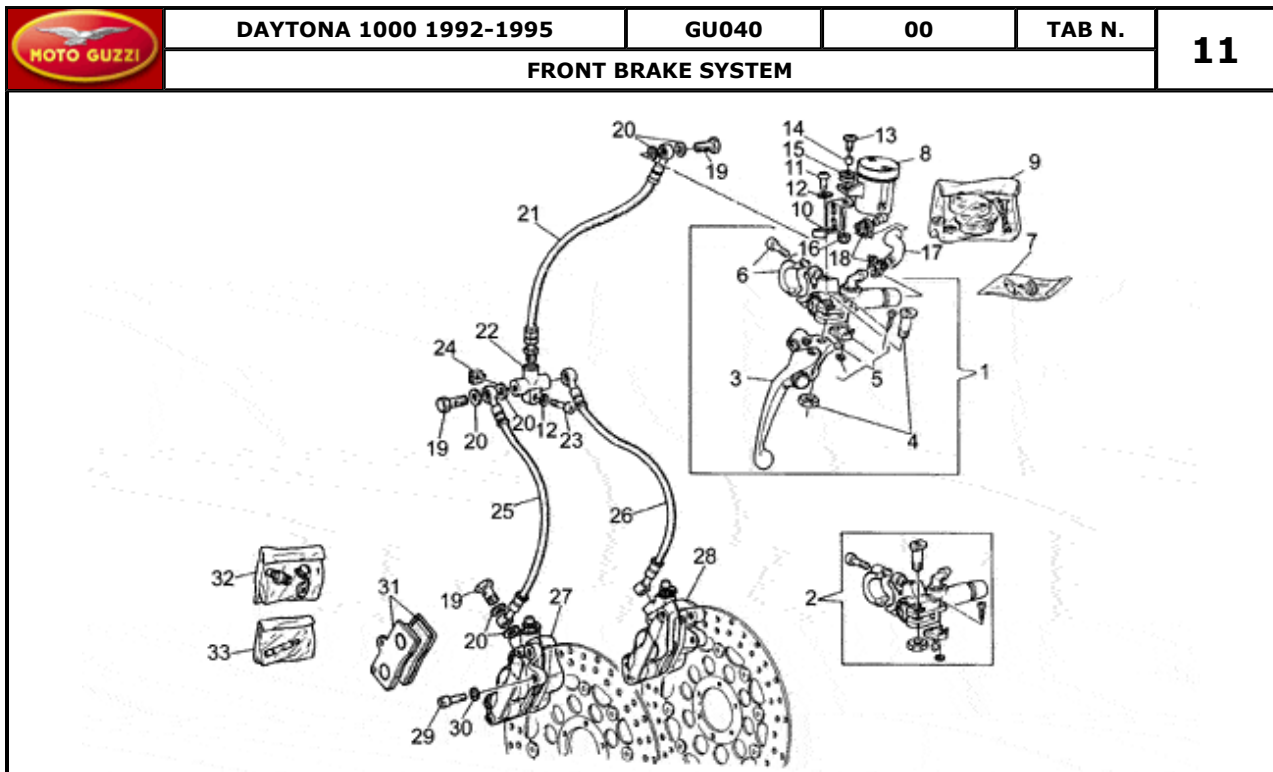

Pos.	Description	Year	I_M_	Country	Version	Code	Q.ty	P.Cod.
1	Front brake mast.cyl cpl	-	-	-	-	GU37660100	1	
2	Front master cilinder	-	-	-	-	GU30660200	1	
3	Front brake lever	-	-	-	-	GU30605600	1	
4	Pin	-	-	-	-	GU27604815	1	
5	Microswitch	-	-	-	-	GU30749860	1	
6	U-bolt	-	-	-	-	GU30664000	1	
7	Pump connection overhaul unit	-	-	-	-	GU19659500	1	
8	Brake oil tank	-	-	-	-	GU30665000	1	
9	Tank cover	-	-	-	-	GU30661100	1	
10	Tank support	-	-	-	-	GU30661400	1	
11	Screw	-	-	-	-	GU98230612	1	
12	Special washer	-	-	-	-	GU61013800	2	
13	Screw	-	-	-	-	GU98230616	1	
14	Spacer	-	-	-	-	GU91180607	1	
15	Rubber spacer	-	-	-	-	GU91551085	1	
16	Nut M6x1	-	-	-	-	GU92630206	1	
17	Rear brake hose	-	-	-	-	GU00823950050	1	
18	Hose clamp	-	-	-	-	GU19157800	2	
19	Oil pipe screw *	-	-	-	-	GU95990028	5	
20	Gasket	-	-	-	-	GU25656100	10	
21	Oil pipe	-	-	-	-	GU30657100	1	
22	Distributor	-	-	-	-	GU31656860	1	
23	Screw	-	-	-	-	GU98230630	1	
24	Captive nut	-	-	-	-	GU92660601	1	
25	RH front oil pipe	-	-	-	-	GU30658800	1	
26	LH front oil pipe	-	-	-	-	GU30658801	1	
27	RH Front brake caliper, gold	-	-	-	-	GU30652302	1	
28	LH Front brake caliper, gold	-	-	-	-	GU30652202	1	
29	Screw	-	-	-	-	GU98602530	4	
30	Washer 10,5x16x1	-	-	-	-	GU19149800	4	
31	Front pads pair	-	-	-	-	GU30654600	2	
32	Bleeder+cap	-	-	-	-	GU30659200	2	
33	Pads kit	-	-	-	-	GU30659102	2