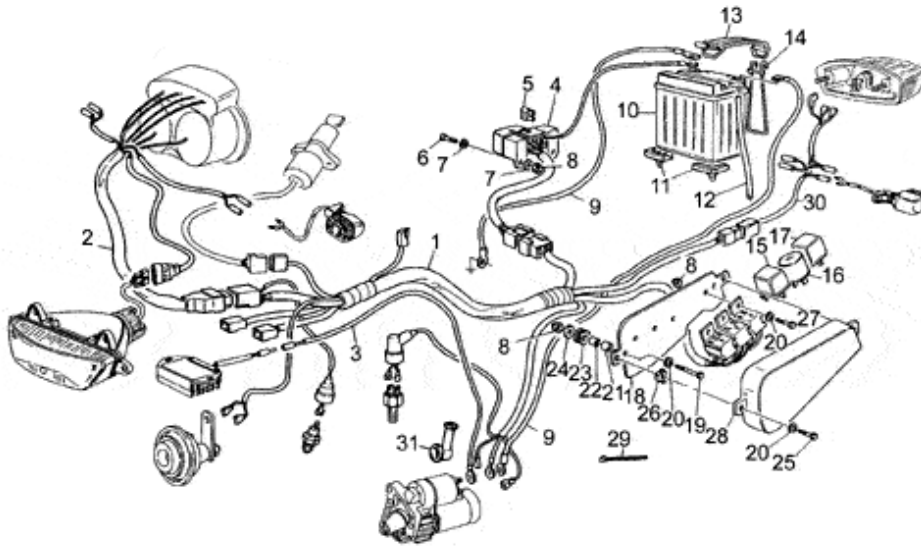

DAYTONA 1000 1992-1995	GU040	00	TAB N.	10
	ELECTRICAL SYSTEM				

Pos.	Description	Year	I_M_	Country	Version	Code	Q.ty	P.Cod.
1	Main wiring harness	-	-	-	-	GU30747100	1	
2	Dashboard cable	-	-	-	-	GU30747200	1	
3	Starter motor wiring harness	-	-	-	-	GU30726400	1	
4	Fuse holder box	-	-	-	-	GU30743000	1	
5	Fuse 15A	-	-	-	-	GU28742560	6	
6	Screw	-	-	-	-	GU98622218	2	
7	Washer 5,25x14x1,5	-	-	-	-	GU95100059	4	
8	Nut	-	-	-	-	GU92630105	4	
9	Wire	-	-	-	-	GU30748400	2	
10	Battery YB 16B-A	-	-	-	Y	GU30704500	1	
11	Drift	-	-	-	-	GU30707300	4	
12	Breather pipe	-	-	-	-	GU00823946060	1	
13	Fixing snap	-	-	-	-	GU14102600	1	
14	Battery hook	-	-	-	-	GU30705700	2	
15	Siren relay	-	-	-	-	GU28732560	1	
16	Flasher unit	-	-	-	-	GU17750520	1	
17	Starting relay	-	-	-	-	GU30732510	2	
18	Clamp	-	-	-	-	GU30477000	1	
19	Screw	-	-	-	-	GU98054230	2	
20	Washer	-	-	-	-	GU95004205	4	
21	Spacer	-	-	-	-	GU91180709	2	
22	Spacer	-	-	-	-	GU91180608	2	
23	Rubber spacer	-	-	-	-	GU91551080	2	
24	Washer	-	-	-	-	GU95100060	4	
25	Screw	-	-	-	-	GU98054216	2	
26	Captive nut	-	-	-	-	GU92660501	2	
27	Screw	-	-	-	-	GU98054212	3	
28	Cover	-	-	-	-	GU30477300	1	
29	Hose clamp 3,6x20,6	-	-	-	-	GU14609650	1	
30	Taillight wiring harn.	-	-	-	-	GU30747300	1	
31	Cap	-	-	-	-	GU19707100	1