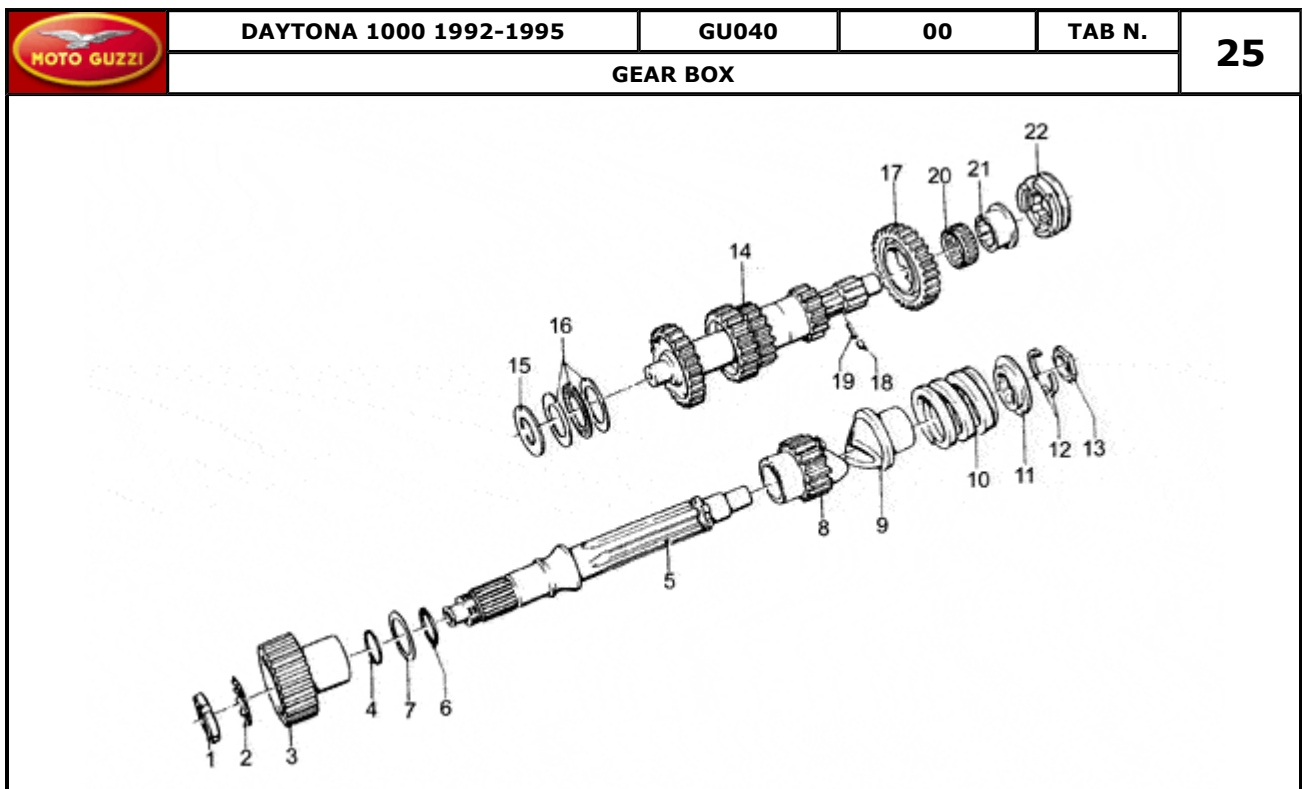

Pos.	Description	Year	I_M_	Country	Version	Code	Q.ty	P.Cod.
1	Ring nut	-	-	-	-	GU93601022	1	
2	Washer 22x20x3,9	-	-	-	-	GU95028022	1	
3	Clutch gear	-	-	-	-	GU30081810	1	
4	O-ring 23,52x1,78	-	-	-	-	GU90706235	1	
5	Clutch shaft	-	-	-	-	GU14210702	1	
6	O-ring 20,24X2,62	-	-	-	-	GU90706203	1	
7	Oil-spreading washer 25,1x36x0,5	-	-	-	-	GU14218401	1	
8	Gear folle Z=17	-	-	-	-	GU30211100	1	
9	Hose	-	-	-	-	GU14211201	1	
10	Belleville spring	-	-	-	-	GU13211500	8	
11	Disc	-	-	-	-	GU14211600	1	
12	Half ring	-	-	-	-	GU12211700	2	
13	Spacer	-	-	-	-	GU14219401	1	
14	Primary gear shaft	-	-	-	-	GU30210500	1	
15	Thrust washer sp.2	-	-	-	-	GU18211050	1	
	Thrust washer sp.2,1	-	-	-	-	GU18211051	1	
	Thrust washer sp.2,2	-	-	-	-	GU18211052	1	
	Thrust washer sp.2,4	-	-	-	-	GU18211054	1	
16	Roller bearing	-	-	-	-	GU92258525	1	
17	Gear conduttore 5a Z=26	-	-	-	-	GU31212000	1	
18	Roller	-	-	-	-	GU92296750	1	
19	Spring	-	-	-	-	GU94321051	1	
20	Roller cage 30x35x13	-	-	-	-	GU92251030	1	
21	Bush 5a AP	-	-	-	-	GU14212210	1	
22	Sliding sleeve 5a	-	-	-	-	GU30231500	1