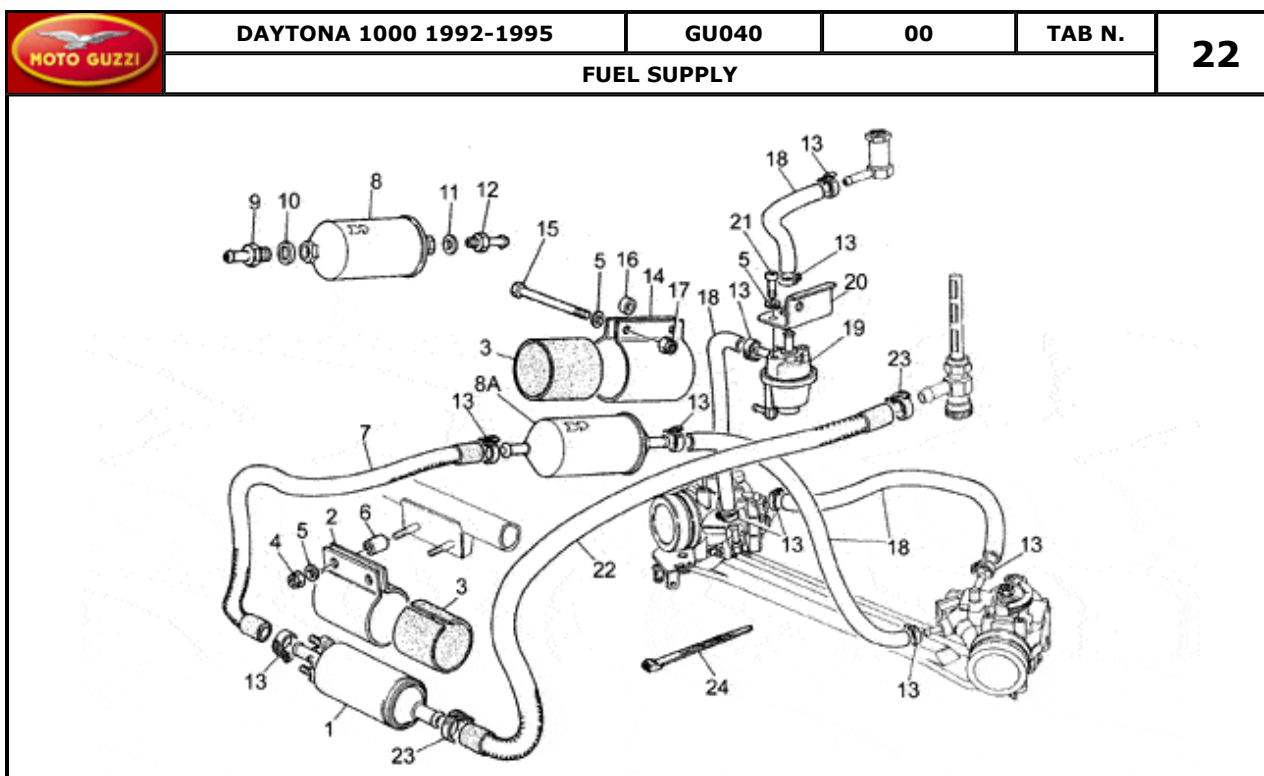

Pos.	Description	Year	I_M	Country	Version	Code	Q.ty	P.Cod.
1	Fuel pump	-	-	-	-	GU29107261	1	
2	Hose clamp	-	-	-	-	GU30107300	1	
3	Support rubber part	-	-	-	-	GU30105800	2	
4	Nut M6x1	-	-	-	-	GU92630106	2	
5	Washer 6,4x10x0,7	-	-	-	-	GU14217901	8	
6	Spacer	-	-	-	-	GU91180618	2	
7	Pipe from p"ump to filter	-	-	-	-	GU30106100	1	
8	Fuel filter	-	-	-	1A	GU29999660	1	
	Fuel filter	-	-	-	2A	GU30106000	1	
9	Union	-	-	-	1A	GU30106800	1	
10	Gasket 14,25	-	-	-	1A	GU18161150	1	
11	Gasket 12,25	-	-	-	1A	GU12006400	1	
12	Union	-	-	-	1A	GU30106801	1	
13	Hose clamp	-	-	-	-	GU93305017	10	
14	Hose clamp	-	-	-	-	GU30113800	1	
15	Screw	-	-	-	-	GU98052375	2	
16	Spacer	-	-	-	-	GU91180605	2	
17	Nut M6x1	-	-	-	-	GU92630206	2	
18	Pipe SAEJ30R9	-	-	-	-	GU00823952080	1	
19	Fuel pressure regulator	-	-	-	-	GU30112700	1	
20	Support	-	-	-	-	GU30112901	1	
21	Screw	-	-	-	-	GU98622310	2	
22	Fuel pipe	-	-	-	-	GU30106500	1	
23	Hose clamp	-	-	-	-	GU12157800	2	
24	Hose clamp 8,8x185	-	-	-	-	GU30609600	4