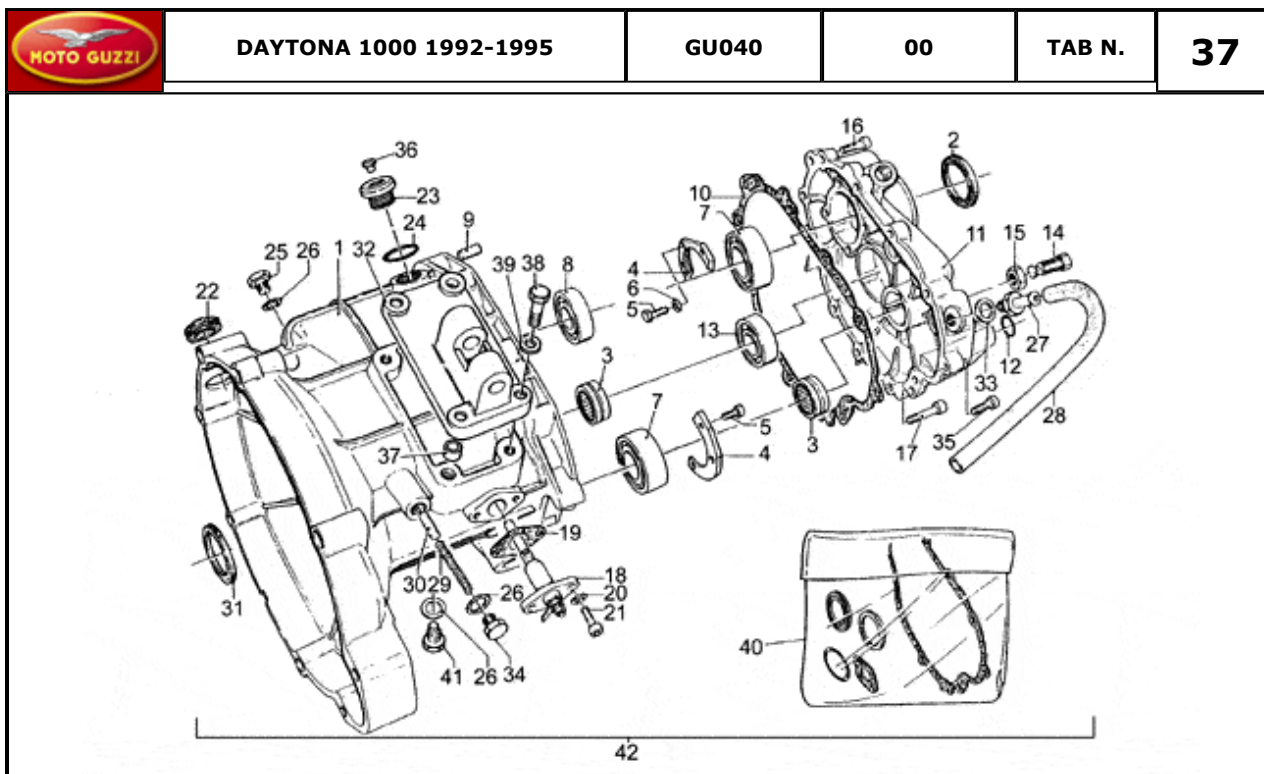

Pos.	Description	Year	I_M	Country	Version	Code	Q.ty	P.Cod.
1	Transmission cage	-	-	-	-	GU30200200	1	
2	Gasket ring 35x47x7	-	-	-	-	GU90403547	1	
3	Roller bearing 17x35x15	-	-	-	-	GU92256218	2	
4	Plate	-	-	-	-	GU14213803	2	
5	Hex socket screw M6X16	-	-	-	-	GU98622316	6	
6	Washer 6,4x10x0,7	-	-	-	-	GU14217901	6	
7	Ball bearing AF/AS 25x52	-	-	-	-	GU92218424	2	
8	Roller bearing AS 17x47x14	-	-	-	-	GU92234717	1	
9	Pin	-	-	-	-	GU95512081	2	
10	Gasket	-	-	-	-	GU14201110	1	
11	Box cover	-	-	-	-	GU30200800	1	
12	O-ring 13,95x2,92	-	-	-	-	GU90706140	1	
13	Ball bearing AP 17x47x14	-	-	-	-	GU92201417	1	
14	Screw	-	-	-	-	GU14237800	1	
15	Low nut M12x1,25	-	-	-	-	GU92602512	1	
16	Hex socket screw M6X25	-	-	-	-	GU98622325	9	
17	Screw M6X35	-	-	-	-	GU98620335	1	
18	Neutral indicator switch	-	-	-	-	GU12207200	1	
19	Gasket	-	-	-	-	GU12207700	1	
20	Washer 6,4x10x0,7	-	-	-	-	GU14217901	2	
21	Screw	-	-	-	-	GU98812316	2	
22	Plug	-	-	-	-	GU93180220	1	
23	Oil plug	-	-	-	-	GU12022600	1	
24	O-ring 20,24X2,62	-	-	-	-	GU90706203	1	
25	Oil level plug	-	-	-	-	GU95980214	1	
26	Gasket	-	-	-	-	GU10528900	3	
27	Oil breather valve	-	-	-	-	GU14204955	1	
28	Rubber pipe 12,5X7,8 5/16"	-	-	-	-	GU00823956080	1	
29	Lever return spring	-	-	-	-	GU94321067	1	
30	Pawl	-	-	-	-	GU55234700	1	
31	Gasket ring 35x47x7/6,5	-	-	-	-	GU90403548	1	
32	Gearbox housing support	-	-	-	-	GU30202300	1	
33	Gasket 8,25x15x1	-	-	-	-	GU12154200	1	
34	Plug	-	-	-	-	GU95980610	1