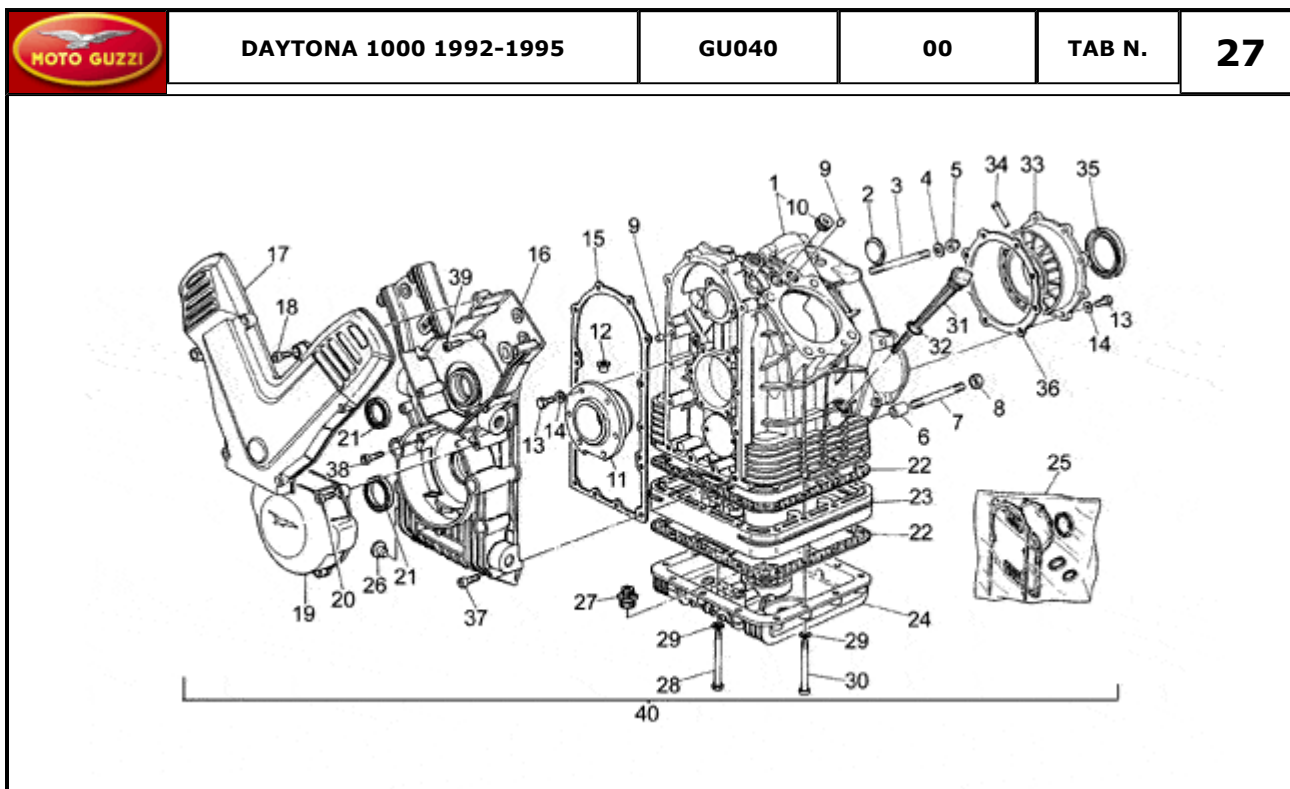

Pos.	Description	Year	I_M	Country	Version	Code	Q.ty	P.Cod.
1	Crankcase	-	-	-	-	GU30000700	1	
2	Disc	-	-	-	-	GU12003900	1	
3	Stud bolt M8X66	-	-	-	-	GU96508066	4	
4	Washer	-	-	-	-	GU95004208	5	
5	Nut	-	-	-	-	GU92781081	2	
6	Coupling bush	-	-	-	-	GU12018900	2	
7	Stud bolt M8x75	-	-	-	-	GU96508075	2	
8	Nut M8X1,25	-	-	-	-	GU92602208	4	
9	Pin	-	-	-	-	GU95512081	4	
10	Plug	-	-	-	-	GU12065400	4	
11	Complete flange	-	-	-	STD	GU14011900	1	
	Flange min.0,2 mm	-	-	-	M	GU14011901	1	
12	Pin	-	-	-	-	GU12012200	1	
13	Screw M8X25	-	-	-	-	GU98054425	14	
14	Spring washer 8x15x0,3	-	-	-	-	GU61270300	14	
15	Cover gasket	-	-	-	-	GU12001200	1	
16	Timing system cover	-	-	-	-	GU30001400	1	
17	Cover	-	-	-	-	GU30056800	1	
18	Screw	-	-	-	-	GU98612320	6	
19	Cover	-	-	-	-	GU30001600	1	
20	Hex socket screw M6X16	-	-	-	-	GU98622316	3	
21	Gasket ring 28x38x7	-	-	-	-	GU90402840	2	
22	Sump gasket	-	-	-	-	GU14003600	2	
23	Motor oil flange	-	-	-	-	GU14003240	1	
24	Motor oil cup	-	-	-	-	GU30003500	1	
25	Engine oil seal gasket kit	-	-	-	-	GU30998900	1	
26	Plug	-	-	-	-	GU30002100	1	
27	Oil filter union 61 mm	-	-	-	-	GU14003800	1	
28	Screw	-	-	-	-	GU98052390	4	
29	Washer 6,15x11x0,8	-	-	-	-	GU95004206	18	
30	Screw M6X60	-	-	-	-	GU98620355	14	
31	Oil plug	-	-	-	-	GU30004910	1	
32	O-ring 17,86X2,62	-	-	-	-	GU90706178	1