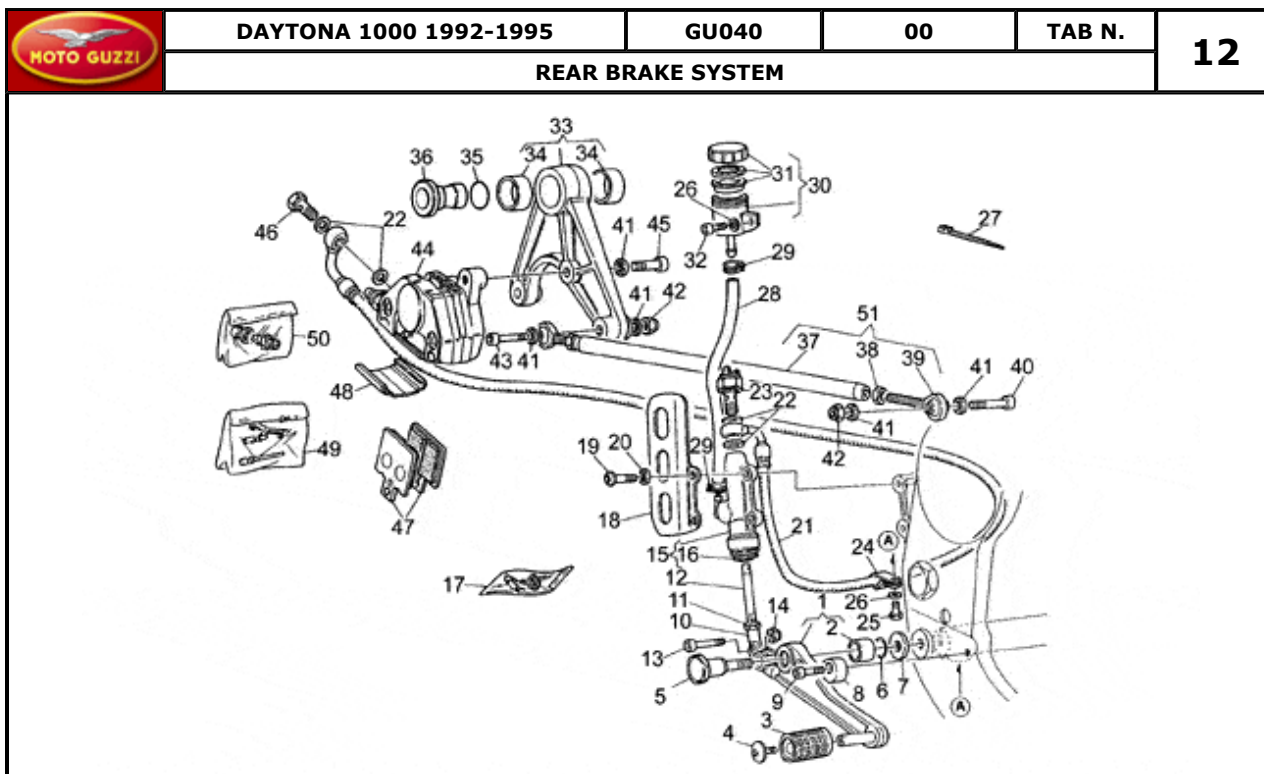

Pos.	Description	Year	I_M	Country	Version	Code	Q.ty	P.Cod.
1	Rear brake lever	-	-	-	-	GU37677005	1	
2	Bush 18 mm est.	-	-	-	-	GU28252060	1	
3	Rubber spacer	-	-	-	-	GU14251001	1	
4	Screw	-	-	-	-	GU98230616	1	
5	Pin	-	-	-	-	GU30676600	1	
6	O-ring	-	-	-	-	GU90706141	2	
7	Washer	-	-	-	-	GU95100343	1	
8	Cam	-	-	-	-	GU30677600	1	
9	Hex socket screw M6X25	-	-	-	-	GU98622325	1	
10	Ball joint	-	-	-	-	GU30675300	1	
11	Nut	-	-	-	-	GU92601206	1	
12	Pump rod	-	-	-	-	GU30675200	1	
13	Screw	-	-	-	-	GU98622320	1	
14	Nut M6x1	-	-	-	-	GU92630206	1	
15	Rear master cylinder	-	-	-	-	GU30666900	1	
16	Protection collar	-	-	-	-	GU30530525	1	
17	Pump connection overhaul unit	-	-	-	-	GU19659500	1	
18	Pump protection plate	-	-	-	-	GU30665400	1	
19	Screw	-	-	-	-	GU98230620	2	
20	Washer 6,4x10x0,7	-	-	-	-	GU14217901	2	
21	Oil pipe	-	-	-	-	GU30657500	1	
22	Gasket	-	-	-	-	GU25656100	4	
23	Brake light switch	-	-	-	-	GU14657050	1	
24	Hose clamp	-	-	-	-	GU12006500	1	
25	Screw	-	-	-	-	GU98054310	1	
26	Washer 6,15x11x0,8	-	-	-	-	GU95004206	2	
27	Hose clamp 2,4x92	-	-	-	-	GU49609601	1	
28	Rear brake hose	-	-	-	-	GU00823950050	1	
29	Hose clamp	-	-	-	-	GU19157800	2	
30	Brake oil tank complete	-	-	-	-	GU30663500	1	
31	Tank cover	-	-	-	-	GU30661101	1	
32	Hex socket screw M6x16	-	-	-	-	GU98612316	1	
33	Rear bracket	-	-	-	-	GU30635800	1	
34	Bush	-	-	-	-	GU30636100	2