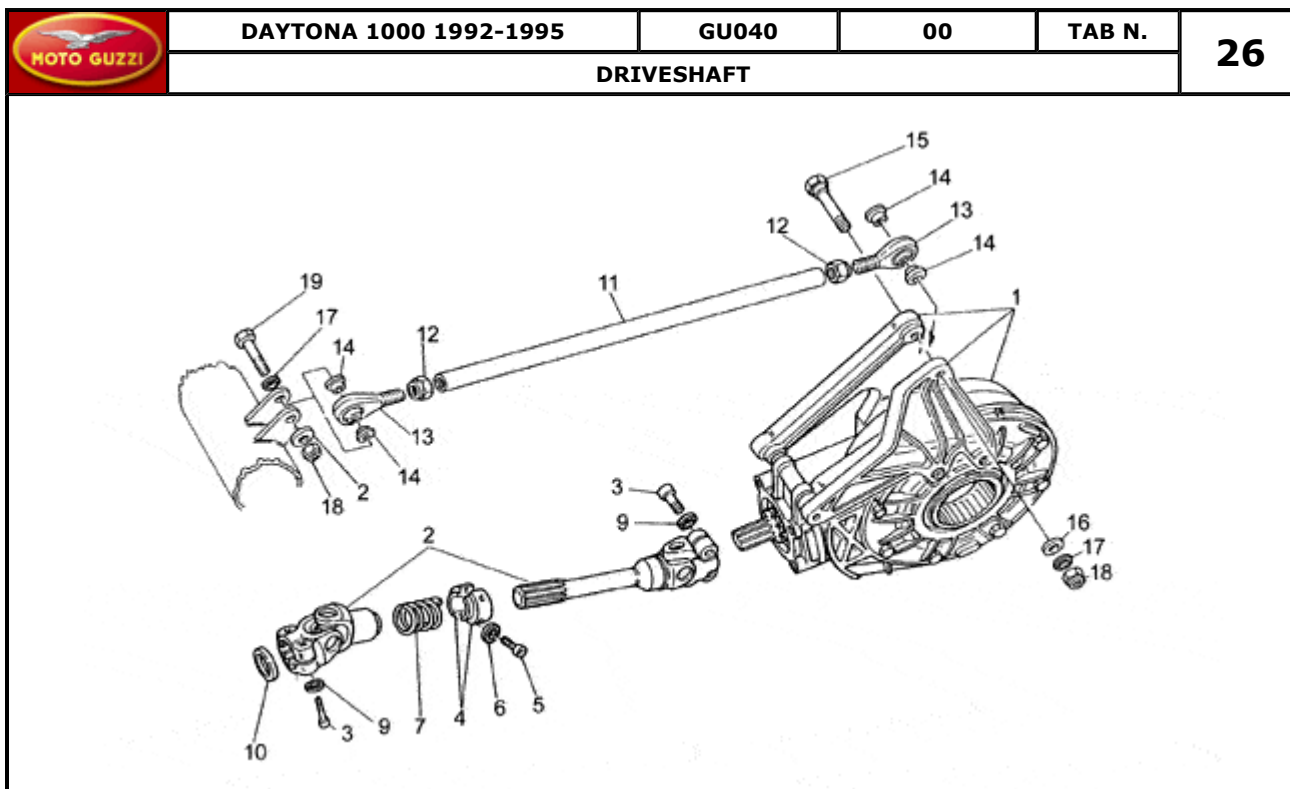

Pos.	Description	Year	I_M_	Country	Version	Code	Q.ty	P.Cod.
1	Transmission complete	-	-	-	-	GU30350202	1	
2	Drive shaft	-	-	-	-	GU30329502	1	
3	Screw	-	-	-	-	GU98832430	4	
4	Clump	-	-	-	-	GU30211700	2	
5	Hex socket screw M5x16	-	-	-	-	GU98612216	2	
6	Washer 5,9X3X0,8	-	-	-	-	GU29217960	2	
7	Spring	-	-	-	-	GU28037460	1	
9	Washer 8,4X13X0,8	-	-	-	-	GU14615901	4	
10	Spacer	-	-	-	-	GU30334600	1	
11	Reaction rod assy.	-	-	-	-	GU30358902	1	
12	Nut M12X1,75	-	-	-	-	GU92602212	2	
13	Ball joint M12	-	-	-	-	GU30359200	2	
14	Bush	-	-	-	-	GU30636700	4	
15	Screw M10X69	-	-	-	-	GU30357800	1	
16	Washer	-	-	-	-	GU95000210	1	
17	Washer 10,5x16x1	-	-	-	-	GU19149800	2	
18	Nut M10x1,25	-	-	-	-	GU92630410	2	
19	Pin	-	-	-	-	GU30357700	1	
20	Spacer	-	-	-	-	GU95100303	1