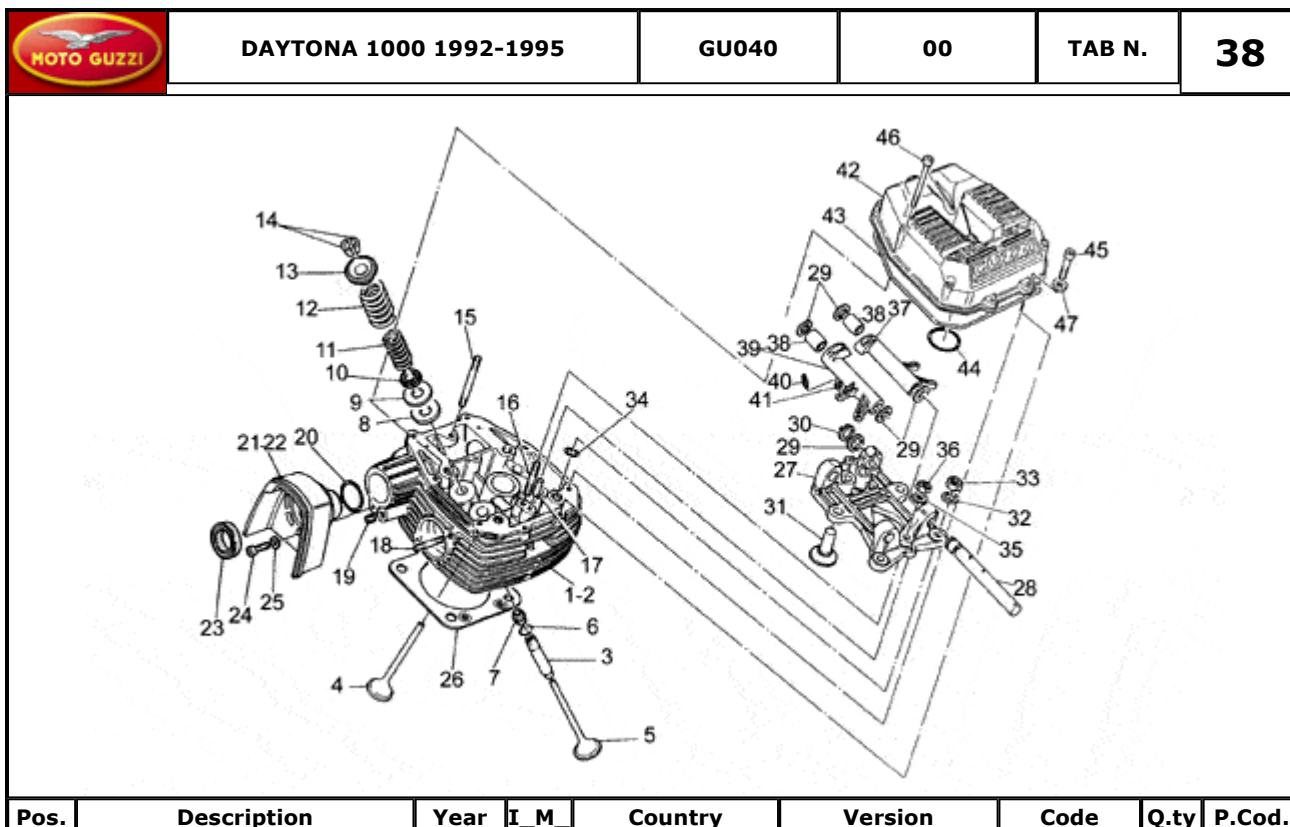

Pos.	Description	Year	I_M	Country	Version	Code	Q.ty	P.Cod.
1	RH cylinder head	-	-	-	-	GU30022100	1	
2	LH cylinder head	-	-	-	-	GU30022200	1	
3	Valve guide	-	-	-	-	GU30036800	8	
4	Intake valve	-	-	-	-	GU30036000	4	
5	Exhaust valve	-	-	-	-	GU30036100	4	
6	Snap ring	-	-	-	-	GU90353024	8	
7	Oil seal	-	-	-	-	GU30037800	8	
8	Spacer 1 mm	-	-	-	-	GU30037201	8	
9	Spacer 1,5 mm	-	-	-	-	GU30037202	8	
10	Lower cup	-	-	-	-	GU30037001	8	
11	Inner spring	-	-	-	-	GU30037601	8	
12	Outer spring	-	-	-	-	GU30037501	8	
13	Upper cup	-	-	-	-	GU30038001	8	
14	Half-cone	-	-	-	-	GU30038100	16	
15	Stud bolt	-	-	-	-	GU96451450	2	
16	Stud bolt	-	-	-	-	GU96451430	2	
17	Pin	-	-	-	-	GU95512063	4	
18	Stud bolt	-	-	-	-	GU96508052	4	
19	Plug	-	-	-	-	GU98450513	2	
20	O-ring	-	-	-	-	GU90706331	2	
21	RH pulley cover	-	-	-	-	GU30002400	1	
22	LH pulley cover	-	-	-	-	GU30002500	1	
23	Gasket ring 25X40X7	-	-	-	-	GU90412541	2	
24	Screw	-	-	-	-	GU98622320	2	
25	Washer 6,15x11x0,8	-	-	-	-	GU95004206	2	
26	Cylinder head gasket	-	-	-	-	GU30022000	2	
27	Support plate	-	-	-	-	GU30034800	2	
28	Rocker arms axis	-	-	-	-	GU30031800	4	
29	Thrust washer 1 mm	-	-	-	-	GU30032300	8	
	Thrust washer 1,2 mm	-	-	-	-	GU30032302	1	
30	Circlip	-	-	-	-	GU90271012	4	
31	Tappet	-	-	-	-	GU30045700	4	
32	Washer	-	-	-	-	GU95000210	8